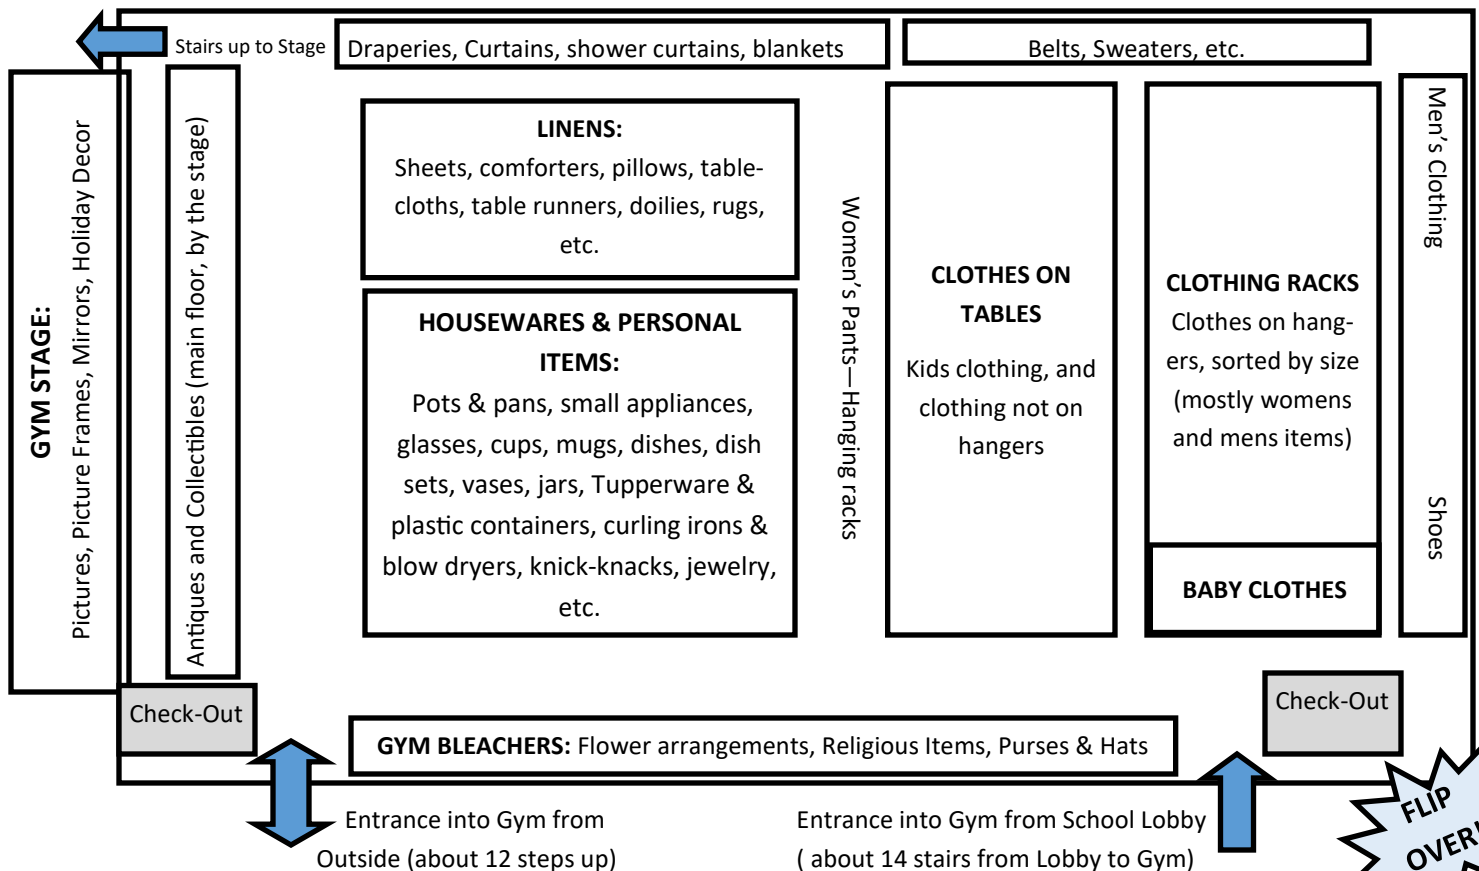

2018 Sacred Hearts MEGA Rummage Sale Map

Located at 219 Columbus Street, the sale takes place:

- (1) In the Sacred Hearts School Gym (upstairs, not handicapped accessible);
- (2) In the Sacred Hearts School Cafeteria (downstairs, not handicapped accessible);
- (3) In the Parish Garage (accessible); and
- (4) Bake Sale in the Sacred Hearts School Lobby (accessible)

Use this Map to help you Discover all the wonderful treasures we have in store for you! Spend time browsing through ALL of our Departments and Remember:

Saturday 1/2 price for all items still remaining!

(1) SCHOOL GYM

2018 Sacred Hearts MEGA Rummage Sale Map

A Guide to Help you Find Your Way Around!

(2) SCHOOL CAFETERIA

(3) PARISH GARAGE

You can see us from
VINE STREET!

KEY: Arrows like this show entrance in/out of the building
 Arrows like this show interior stairs

(4) SCHOOL LOBBY