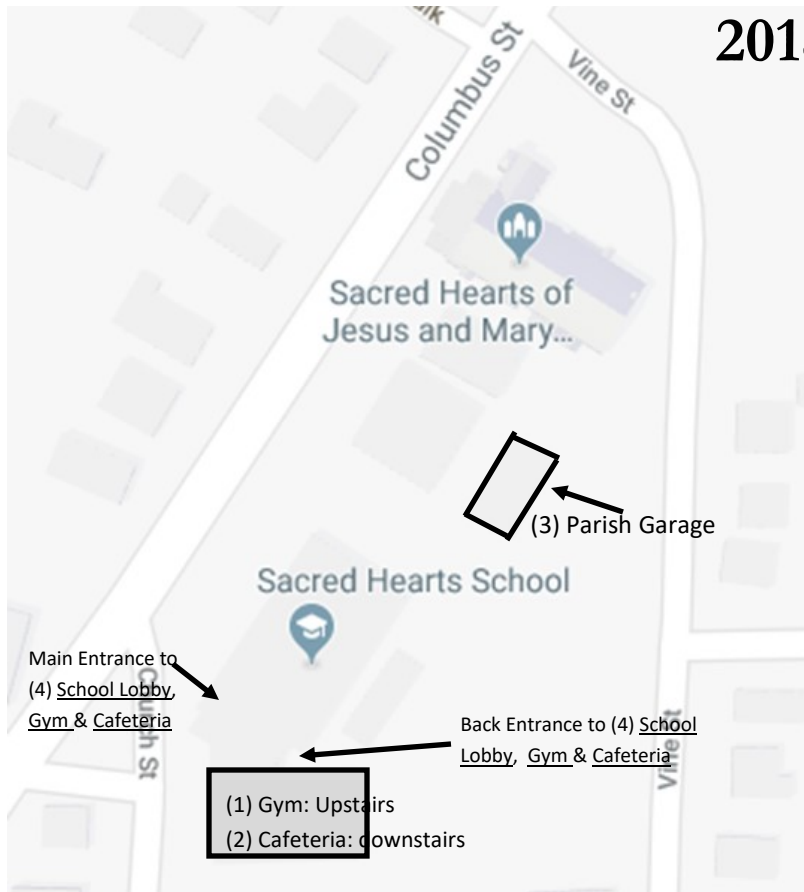

2018 Sacred Hearts MEGA Rummage Sale Map

Located at 219 Columbus Street, the sale takes place:

- (1) In the Sacred Hearts School Gym (upstairs, not handicapped accessible);
- (2) In the Sacred Hearts School Cafeteria (downstairs, not handicapped accessible);
- (3) In the Parish Garage (accessible); and
- (4) Bake Sale in the Sacred Hearts School Lobby (accessible)

Use this Map to help you Discover all the wonderful treasures we have in store for you! Spend time browsing through ALL of our Departments and Remember:

Saturday 1/2 price for all items still remaining!

(1) SCHOOL GYM

2018 Sacred Hearts MEGA Rummage Sale Map

A Guide to Help you Find Your Way Around!

(2) SCHOOL CAFETERIA

(3) PARISH GARAGE

You can see us from
VINE STREET!

KEY: Arrows like this show entrance in/out of the building
 Arrows like this show interior stairs