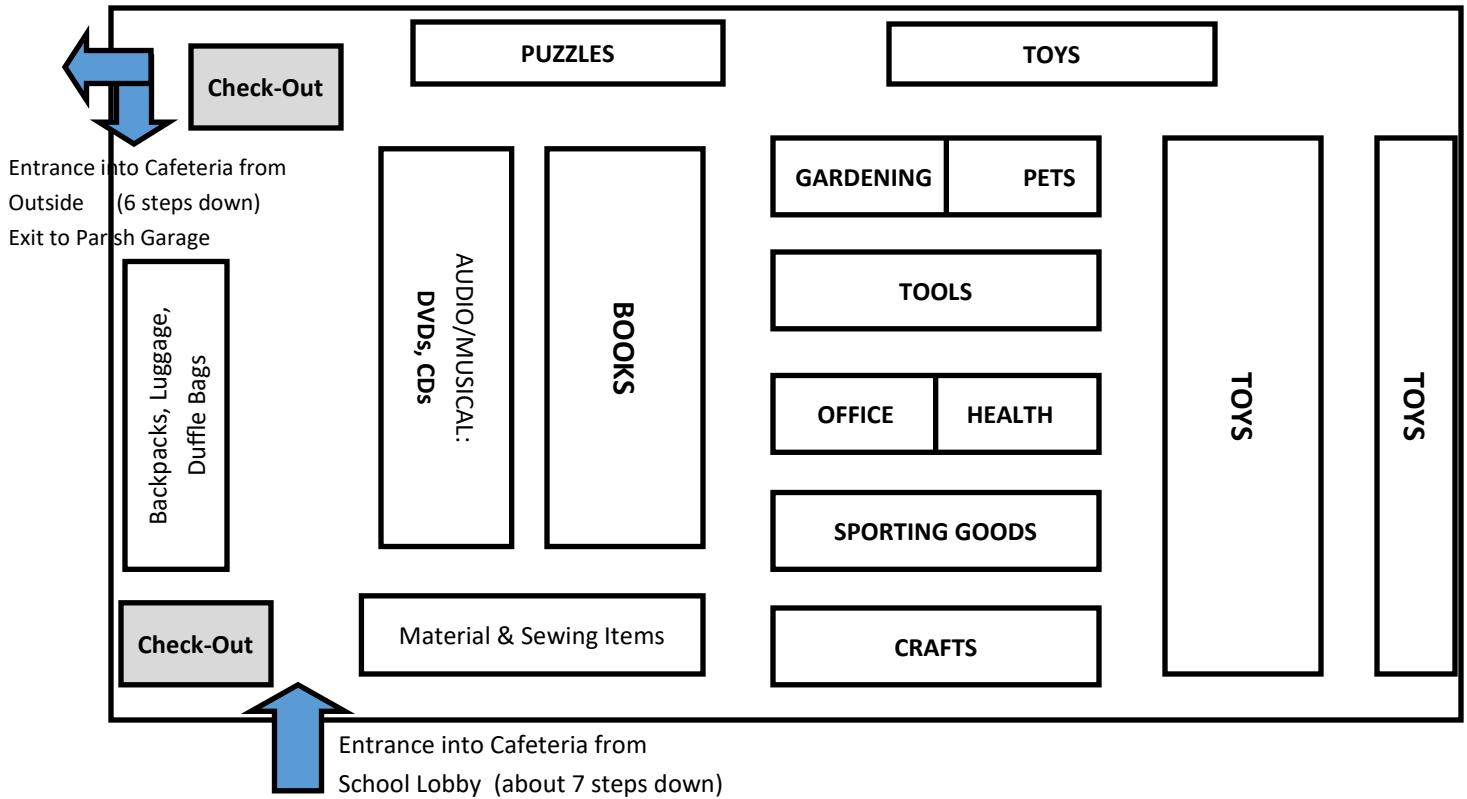

Use this Map to help you Discover all the wonderful treasures we have in store for you! Spend time browsing through ALL of our Departments and Remember:

Saturday 1/2 price for all items still remaining!

(1) SCHOOL GYM

2018 Sacred Hearts MEGA Rummage Sale Map

A Guide to Help you Find Your Way Around!

(2) SCHOOL CAFETERIA

(3) PARISH GARAGE

You can see us from
VINE STREET!

KEY: Arrows like this show entrance in/out of the building
 Arrows like this show interior stairs

(4) SCHOOL LOBBY